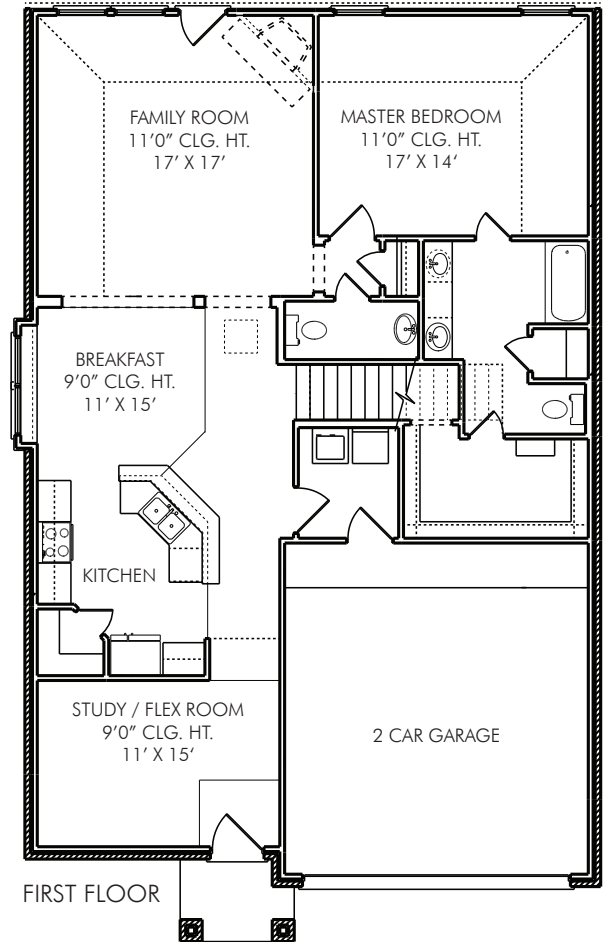

THE BEDFORD II • 2,268 Sq. Ft.

- 4 Bedrooms, 2 1/2 Baths
- Spacious Family Room
- Master Bedroom with Large Walk-In Closet

SECOND FLOOR

OPT. MASTER BATH
OPT. MASTER BATH
AND SHOWER

FIRST FLOOR

Approved by: 01/12/17

All square footage is approximate. Anglia Homes reserves the right to change specifications and designs without notice.

THE BEDFORD • 2,268 Sq. Ft.

ELEVATION A

ELEVATION B

All elevations and floor plan renderings may vary due to community specific Deed Restrictions, Building Code Requirements or Subdivision Builder Requirements as listed on Design Feature Sheet.