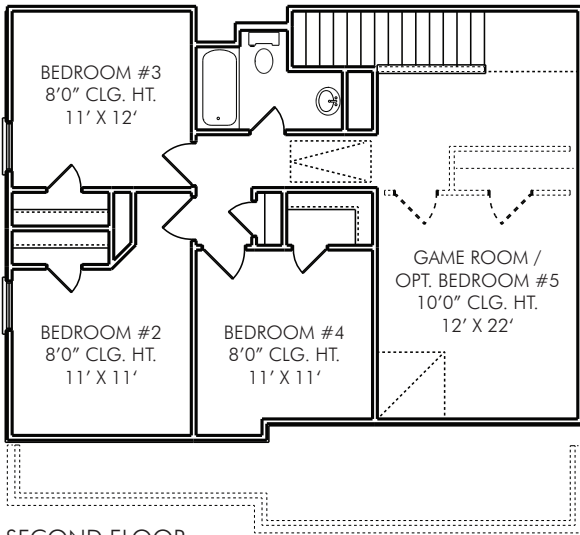

THE BEDFORD II • 2,268 Sq. Ft.

- 4 Bedrooms, 2 1/2 Baths
- Spacious Family Room
- Master Bedroom with Large Walk-In Closet

SECOND FLOOR

OPT. MASTER BATH
OPT. MASTER BATH
AND SHOWER

FIRST FLOOR

Approved by: 01/12/17

All square footage is approximate. Anglia Homes reserves the right to change specifications and designs without notice.

THE BEDFORD • 2,268 Sq. Ft.

ELEVATION A

ELEVATION B

All elevations and floor plan renderings may vary due to community specific Deed Restrictions, Building Code Requirements or Subdivision Builder Requirements as listed on Design Feature Sheet.